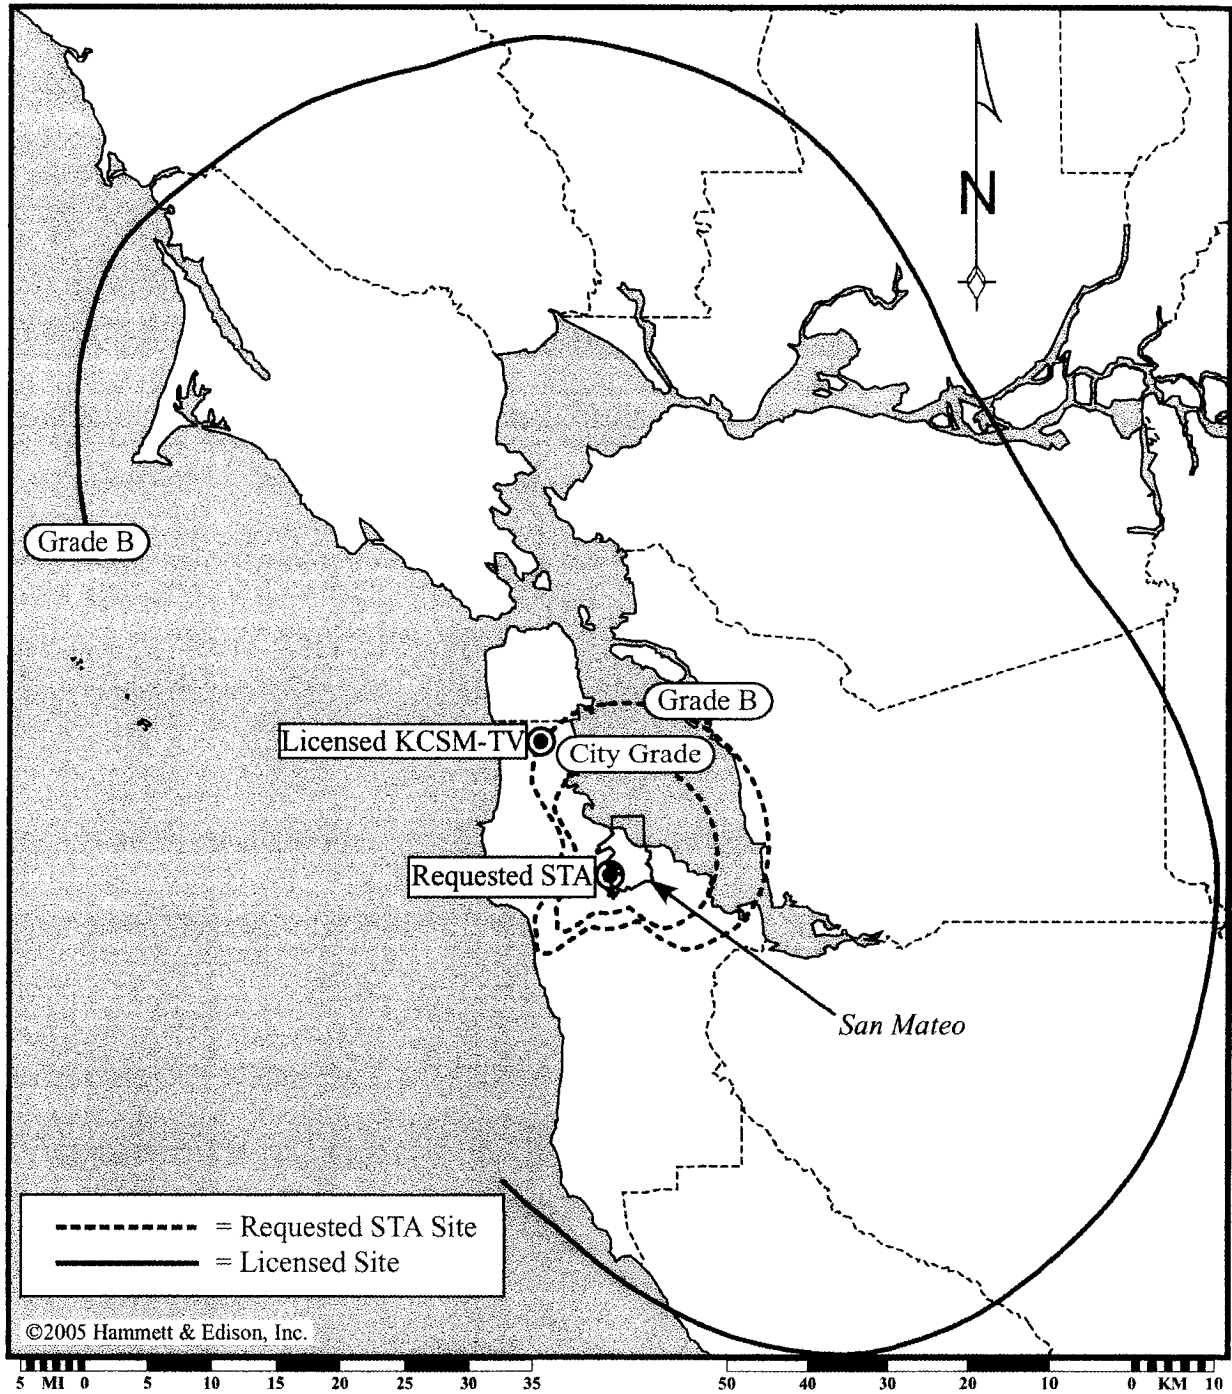

Station KCSM-TV • Channel N60 • San Mateo, California

Calculated Coverage of Licensed and Requested STA Facilities
Demonstrating No Extension of Grade B Contour and
Coverage of Principal Community

Lambert conformal map projection. City limits shown taken from 2000 U.S. Census Bureau TIGER data.
Map data taken from Sectional Aeronautical Charts, published by the National Ocean Survey.