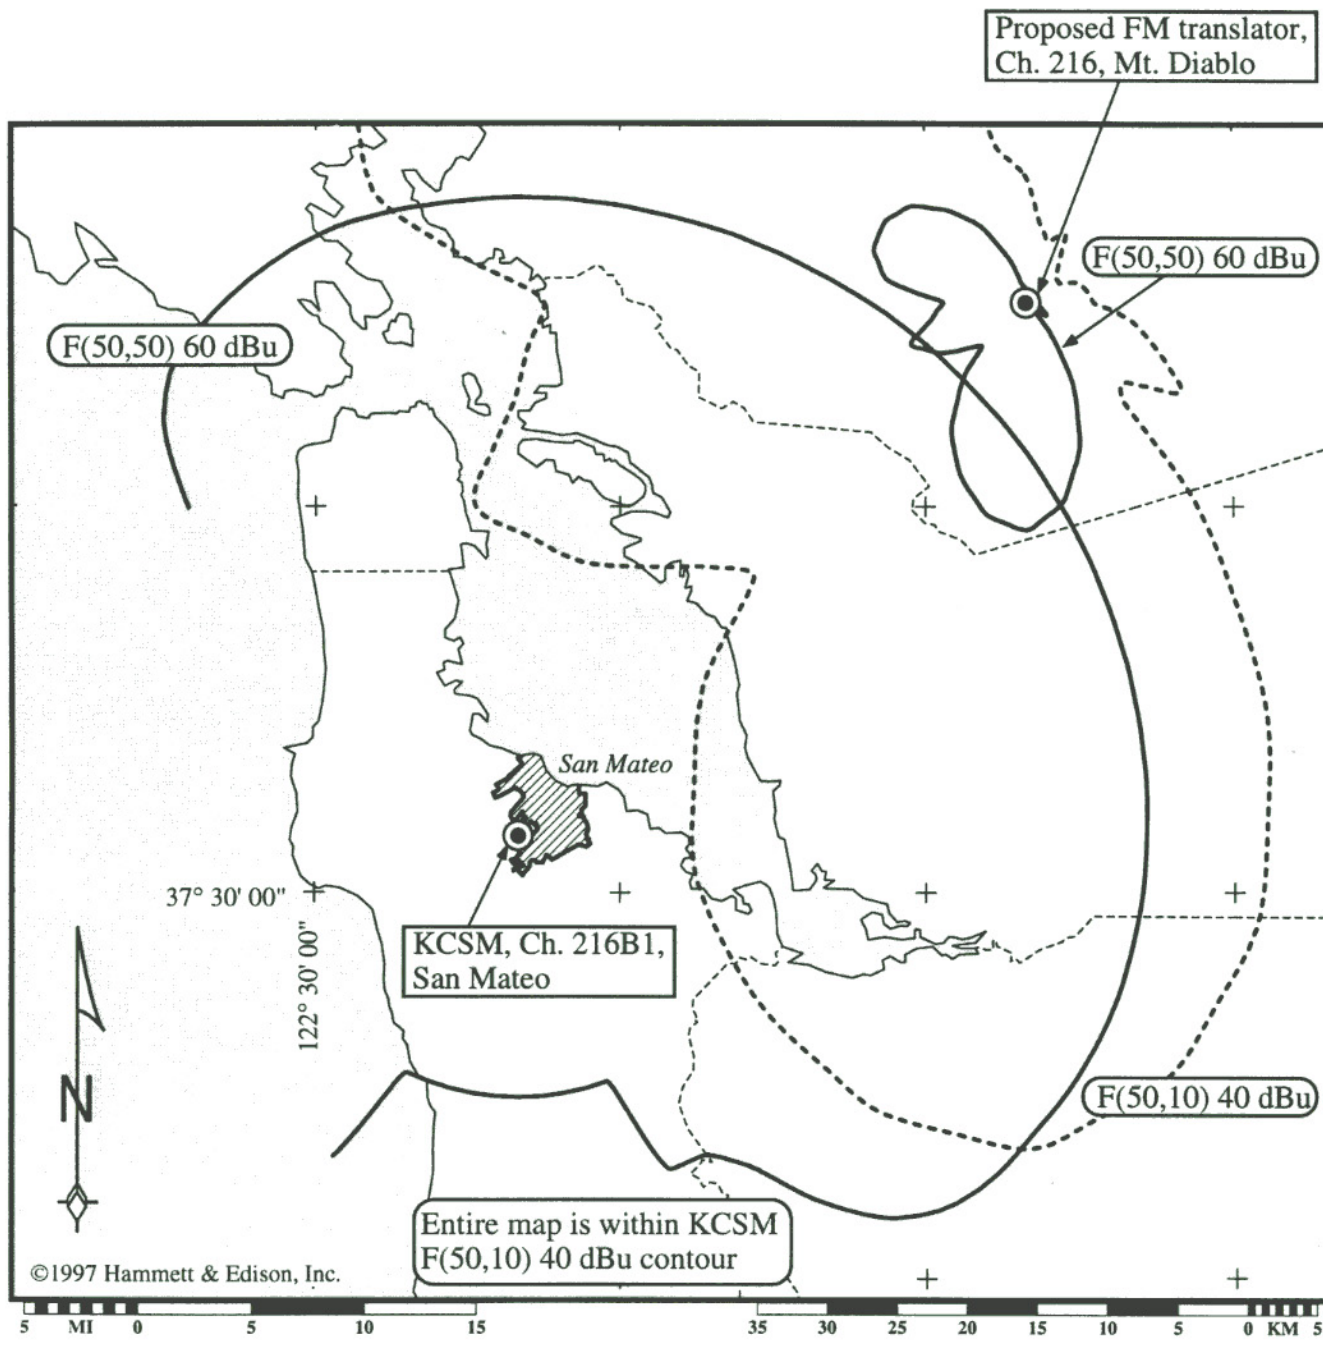

KCSM, Channel 216B1, San Mateo, California Allocation Conditions

Geographic coordinate marks shown at 15-minute increments. Map data taken from Sectional Aeronautical Charts, published by the National Ocean Survey. City limits shown taken from 1995 U.S. Census Bureau TIGER data.